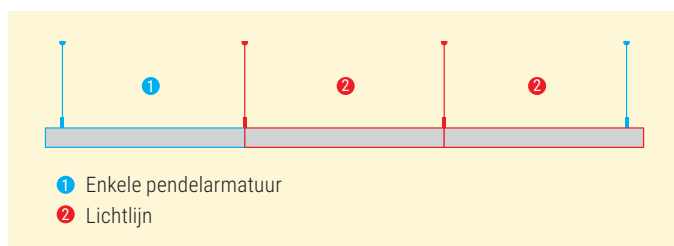

Maten

Type	Uitvoering	LxBxH/DxH	A2	A3	P min/max
AGHILR/1500	LED	1411 x 51 x 69	1300	1400	150 - 1900 mm