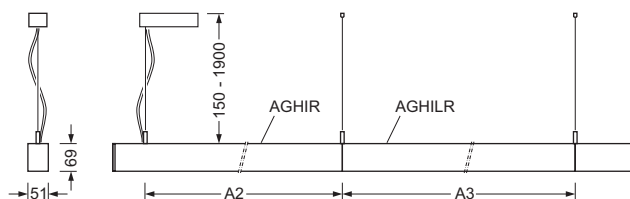

Maten

Type	Uitvoering	LxBxH/DxH	A2	A3	P min/max
AGHILR/1500	LED	1411 x 51 x 69	1300	1400	150 - 1900 mm