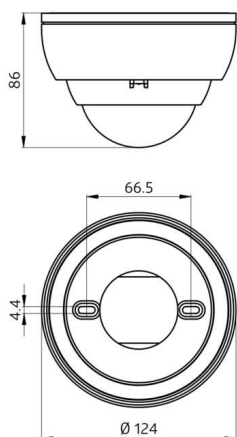

Technical Data

Voltage:	230 V AC ±10% 50 Hz
Dimensions:	FC= Ø 117 x 100 mm SM= Ø 124 x 85 mm
Power consumption:	approx. 2 W
Detection area:	horizontal 360° (Ceiling mounting)
Range:	max. Ø 24 m across max. Ø 8 m towards max. Ø 6.4 m seated
Monitored area (tangential movement):	450 m ² / 2.5 m mounting height
Mounting height min./max./recommended:	2 m / 10 m / 2.5 m
Degree / class of protection:	FC= IP20 / Class II SM= IP20 / Class II
Ambient temperature:	-25 °C to +50 °C
Housing:	polycarbonate, UV-resistant
	DALI Control
DALI output:	100 mA (null), 120 mA (max.)
supported control gear:	DT5. DT6. DT7. DT8-Tc (HCL only possible with DT8-Tc, 2700 - 6500 K)
supported control devices:	B.E.G. BMS (motion detection)
Follow-up time:	1 min - 150 min
Orientation light:	5 - 100 % / OFF / 1 min - 255 min / ∞
Brightness set value:	10 - 2500 Lux
	Relay (dry NO)
Switching power:	2300 W, cos φ = 1

1150 VA, $\cos \varphi = 0.5$
 300 W LED
 max. inrush current I_p (20 ms) = 165 A, I_p (200 μ s) = 800 A

Type of contact: 1x μ -contact, NO contact

Follow-up time: 5 s - 120 min (HVAC)

Description

Description	Colour	Part number	EAN number
PD4-M-HCL2-FC	white, similar to RAL9010	93484	4007529934843
PD4-M-HCL2-SM	white, similar to RAL9010	93485	4007529934850

Dimensions 93485

Dimensions 93484

Wiring diagram

Range diagram

- 1: Walking across
- 2: Walking towards
- 3: Seated activity