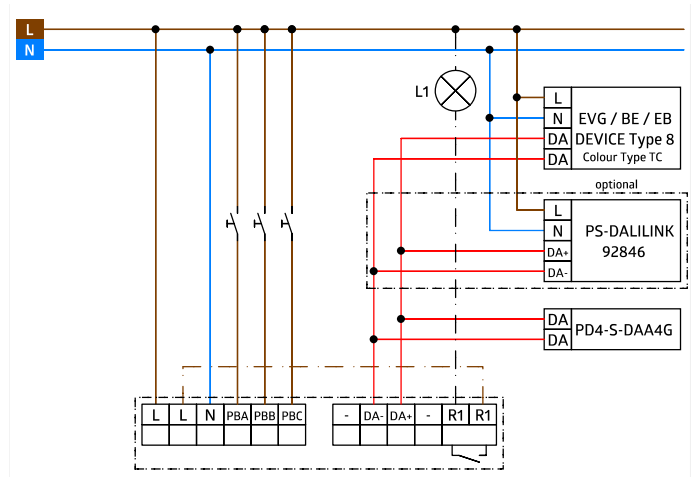

Technical Data

Voltage:	230 V AC ±10% 50 Hz
Dimensions:	FC= Ø 117 x 100 mm SM= Ø 124 x 85 mm
Power consumption:	approx. 2 W
Detection area:	horizontal 360° (Ceiling mounting)
Range:	max. Ø 24 m across max. Ø 8 m towards max. Ø 6.4 m seated
Monitored area (tangential movement):	450 m ² / 2.5 m mounting height
Mounting height min./max./recommended:	2 m / 10 m / 2.5 m
Degree / class of protection:	FC= IP20 / Class II SM= IP20 / Class II
Ambient temperature:	-25 °C to +50 °C
Housing:	polycarbonate, UV-resistant
	DALI Control
DALI output:	100 mA (null), 120 mA (max.)
supported control gear:	DT5. DT6. DT7. DT8-Tc (HCL only possible with DT8-Tc, 2700 - 6500 K)
supported control devices:	B.E.G. BMS (motion detection)
Follow-up time:	1 min - 150 min
Orientation light:	5 - 100 % / OFF / 1 min - 255 min / ∞
Brightness set value:	10 - 2500 Lux
	Relay (dry NO)
Switching power:	2300 W, cos φ = 1

1150 VA, $\cos \varphi = 0.5$
 300 W LED
 max. inrush current I_p (20 ms) = 165 A, I_p (200 μ s) = 800 A

Type of contact: 1x μ -contact, NO contact

Follow-up time: 5 s - 120 min (HVAC)

Description

Description	Colour	Part number	EAN number
PD4-M-HCL2-FC	white, similar to RAL9010	93484	4007529934843
PD4-M-HCL2-SM	white, similar to RAL9010	93485	4007529934850

Accessory

Description	Colour	Part number	EAN number
BLE-IR-Adapter	black	93067	4007529930678
PS-DALI-LINK-DE	white	92846	4007529928460
DLS-DALI	white mat, similar to RAL9010	93177	4007529931774
Wire basket BSK (\varnothing 200 x 90 mm)	white	92199	4007529921997

Dimensions 93485

Dimensions 93484

Wiring diagram

Range diagram

- 1: Walking across
- 2: Walking towards
- 3: Seated activity