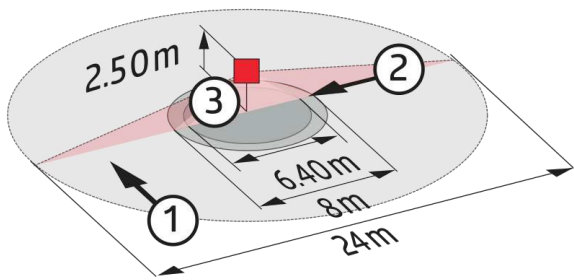

Technical Data

Voltage:	230 V AC ±10% 50 Hz
Dimensions:	FC= Ø 117 x 100 mm SM= Ø 124 x 85 mm
Power consumption:	approx. 2 W
Detection area:	horizontal 360° (Ceiling mounting)
Range:	max. Ø 24 m across max. Ø 8 m towards max. Ø 6.4 m seated
Monitored area (tangential movement):	450 m ² / 2.5 m mounting height
Mounting height min./max./recommended:	2 m / 10 m / 2.5 m
Degree / class of protection:	FC= IP20 / Class II SM= IP20 / Class II
Ambient temperature:	-25 °C to +50 °C
Housing:	polycarbonate, UV-resistant
	DALI Control
DALI output:	100 mA (null), 120 mA (max.)
supported control gear:	DT5. DT6. DT7. DT8-Tc (HCL only possible with DT8-Tc, 2700 - 6500 K)
supported control devices:	B.E.G. BMS (motion detection)
Follow-up time:	1 min - 150 min
Orientation light:	5 - 100 % / OFF / 1 min - 255 min / ∞
Brightness set value:	10 - 2500 Lux
	Relay (dry NO)
Switching power:	2300 W, cos φ = 1

1150 VA, $\cos \varphi = 0.5$
 300 W LED
 max. inrush current I_p (20 ms) = 165 A, I_p (200 μ s) = 800 A

Type of contact: 1x μ -contact, NO contact

Follow-up time: 5 s - 120 min (HVAC)

Description

Description	Colour	Part number	EAN number
PD4-M-HCL2-FC	white, similar to RAL9010	93484	4007529934843
PD4-M-HCL2-SM	white, similar to RAL9010	93485	4007529934850

Dimensions 93485

Dimensions 93484

Wiring diagram

Range diagram

- 1: Walking across
- 2: Walking towards
- 3: Seated activity