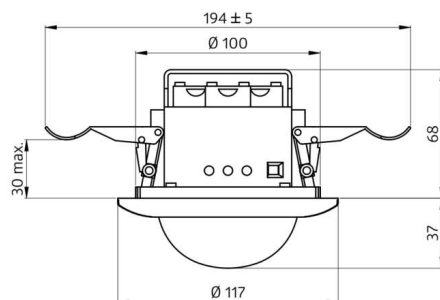

Technical Data

Voltage:	230 V AC ±10% 50 Hz
Dimensions:	FC= Ø 117 x 100 mm SM= Ø 124 x 85 mm
Power consumption:	approx. 2 W
Detection area:	horizontal 360° (Ceiling mounting)
Range:	max. Ø 24 m across max. Ø 8 m towards max. Ø 6.4 m seated
Monitored area (tangential movement):	450 m ² / 2.5 m mounting height
Mounting height min./max./recommended:	2 m / 10 m / 2.5 m
Degree / class of protection:	FC= IP20 / Class II SM= IP20 / Class II
Ambient temperature:	-25 °C to +50 °C
Housing:	polycarbonate, UV-resistant
	DALI Control
DALI output:	100 mA (null), 120 mA (max.)
supported control gear:	DT5. DT6. DT7. DT8-Tc (HCL only possible with DT8-Tc, 2700 - 6500 K)
supported control devices:	B.E.G. BMS (motion detection)
Follow-up time:	1 min - 150 min
Orientation light:	5 - 100 % / OFF / 1 min - 255 min / ∞
Brightness set value:	10 - 2500 Lux
	Relay (dry NO)
Switching power:	2300 W, cos φ = 1

1150 VA, $\cos \varphi = 0.5$
 300 W LED
 max. inrush current I_p (20 ms) = 165 A, I_p (200 μ s) = 800 A

Type of contact: 1x μ -contact, NO contact

Follow-up time: 5 s - 120 min (HVAC)

Description

Description	Colour	Part number	EAN number
PD4-M-HCL2-FC	white, similar to RAL9010	93484	4007529934843
PD4-M-HCL2-SM	white, similar to RAL9010	93485	4007529934850

Dimensions 93485

Dimensions 93484

Wiring diagram

Range diagram

- 1: Walking across
- 2: Walking towards
- 3: Seated activity