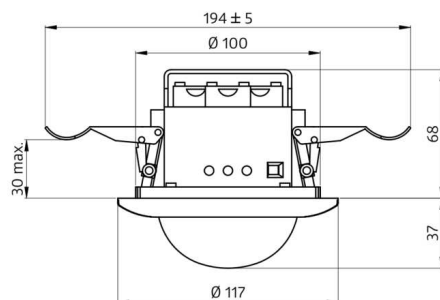

Technical Data

Voltage:	230 V AC ±10% 50 Hz
Dimensions:	FC= Ø 117 x 100 mm SM= Ø 124 x 85 mm
Power consumption:	approx. 2 W
Detection area:	horizontal 360° (Ceiling mounting)
Range:	max. Ø 24 m across max. Ø 8 m towards max. Ø 6.4 m seated
Monitored area (tangential movement):	450 m ² / 2.5 m mounting height
Mounting height min./max./recommended:	2 m / 10 m / 2.5 m
Degree / class of protection:	FC= IP20 / Class II SM= IP20 / Class II
Ambient temperature:	-25 °C to +50 °C
Housing:	polycarbonate, UV-resistant
DALI Control	
DALI output:	100 mA (null), 120 mA (max.)
supported control gear:	DT5. DT6. DT7. DT8-Tc (HCL only possible with DT8-Tc, 2700 - 6500 K)
supported control devices:	B.E.G. BMS (motion detection)
Follow-up time:	1 min - 150 min
Orientation light:	5 - 100 % / OFF / 1 min - 255 min / ∞
Brightness set value:	10 - 2500 Lux
Relay (dry NO)	
Switching power:	2300 W, cos φ = 1

1150 VA, $\cos \varphi = 0.5$
 300 W LED
 max. inrush current I_p (20 ms) = 165 A, I_p (200 μ s) = 800 A

Type of contact: 1x μ -contact, NO contact

Follow-up time: 5 s - 120 min (HVAC)

Description

Description	Colour	Part number	EAN number
PD4-M-HCL2-FC	white, similar to RAL9010	93484	4007529934843
PD4-M-HCL2-SM	white, similar to RAL9010	93485	4007529934850

Dimensions 93485

Dimensions 93484

Wiring diagram

Range diagram

- 1: Walking across
- 2: Walking towards
- 3: Seated activity