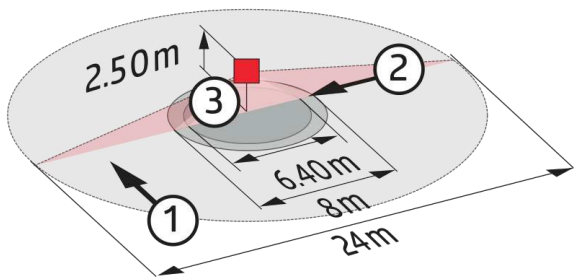

Technical Data

Voltage:	230 V AC ±10% 50 Hz
Dimensions:	FC= Ø 117 x 100 mm SM= Ø 124 x 85 mm
Power consumption:	approx. 2 W
Detection area:	horizontal 360° (Ceiling mounting)
Range:	max. Ø 24 m across max. Ø 8 m towards max. Ø 6.4 m seated
Monitored area (tangential movement):	450 m ² / 2.5 m mounting height
Mounting height min./max./recommended:	2 m / 10 m / 2.5 m
Degree / class of protection:	FC= IP20 / Class II SM= IP20 / Class II
Ambient temperature:	-25 °C to +50 °C
Housing:	polycarbonate, UV-resistant
DALI Control	
DALI output:	100 mA (null), 120 mA (max.)
supported control gear:	DT5. DT6. DT7. DT8-Tc (HCL only possible with DT8-Tc, 2700 - 6500 K)
supported control devices:	B.E.G. BMS (motion detection)
Follow-up time:	1 min - 150 min
Orientation light:	5 - 100 % / OFF / 1 min - 255 min / ∞
Brightness set value:	10 - 2500 Lux
Relay (dry NO)	
Switching power:	2300 W, cos φ = 1

1150 VA, $\cos \varphi = 0.5$
 300 W LED
 max. inrush current I_p (20 ms) = 165 A, I_p (200 μ s) = 800 A

Type of contact: 1x μ -contact, NO contact

Follow-up time: 5 s - 120 min (HVAC)

Description

Description	Colour	Part number	EAN number
PD4-M-HCL2-FC	white, similar to RAL9010	93484	4007529934843
PD4-M-HCL2-SM	white, similar to RAL9010	93485	4007529934850

Dimensions 93485

Dimensions 93484

Wiring diagram

Range diagram

- 1: Walking across
- 2: Walking towards
- 3: Seated activity