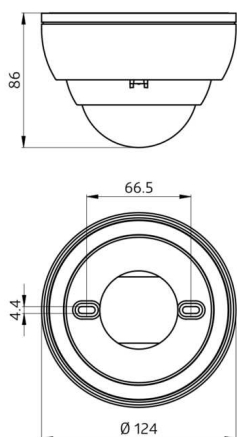

Technical Data

Voltage:	230 V AC ±10% 50 Hz
Dimensions:	FC= Ø 117 x 100 mm SM= Ø 124 x 85 mm
Power consumption:	approx. 2 W
Detection area:	horizontal 360° (Ceiling mounting)
Range:	max. Ø 24 m across max. Ø 8 m towards max. Ø 6.4 m seated
Monitored area (tangential movement):	450 m ² / 2.5 m mounting height
Mounting height min./max./recommended:	2 m / 10 m / 2.5 m
Degree / class of protection:	FC= IP20 / Class II SM= IP20 / Class II
Ambient temperature:	-25 °C to +50 °C
Housing:	polycarbonate, UV-resistant
DALI Control	
DALI output:	100 mA (null), 120 mA (max.)
supported control gear:	DT5. DT6. DT7. DT8-Tc (HCL only possible with DT8-Tc, 2700 - 6500 K)
supported control devices:	B.E.G. BMS (motion detection)
Follow-up time:	1 min - 150 min
Orientation light:	5 - 100 % / OFF / 1 min - 255 min / ∞
Brightness set value:	10 - 2500 Lux
Relay (dry NO)	
Switching power:	2300 W, cos φ = 1

1150 VA, $\cos \varphi = 0.5$
 300 W LED
 max. inrush current I_p (20 ms) = 165 A, I_p (200 μ s) = 800 A

Type of contact: 1x μ -contact, NO contact

Follow-up time: 5 s - 120 min (HVAC)

Description

Description	Colour	Part number	EAN number
PD4-M-HCL2-FC	white, similar to RAL9010	93484	4007529934843
PD4-M-HCL2-SM	white, similar to RAL9010	93485	4007529934850

Dimensions 93485

Dimensions 93484

Wiring diagram

Range diagram

- 1: Walking across
- 2: Walking towards
- 3: Seated activity