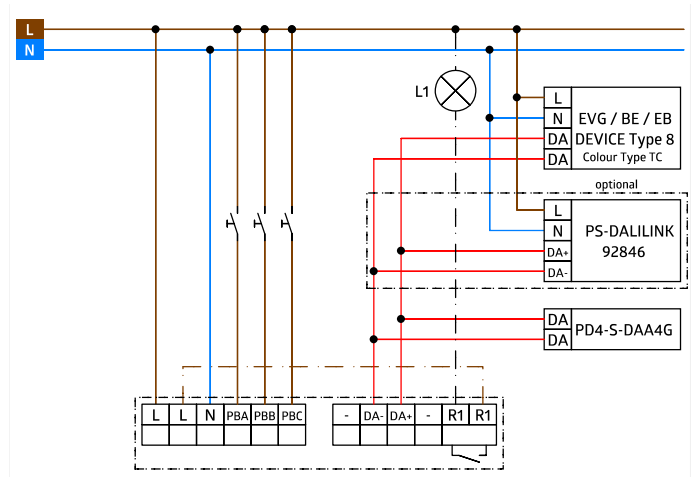

Technical Data

Voltage:	230 V AC ±10% 50 Hz
Dimensions:	FC= Ø 117 x 100 mm SM= Ø 124 x 85 mm
Power consumption:	approx. 2 W
Detection area:	horizontal 360° (Ceiling mounting)
Range:	max. Ø 24 m across max. Ø 8 m towards max. Ø 6.4 m seated
Monitored area (tangential movement):	450 m ² / 2.5 m mounting height
Mounting height min./max./recommended:	2 m / 10 m / 2.5 m
Degree / class of protection:	FC= IP20 / Class II SM= IP20 / Class II
Ambient temperature:	-25 °C to +50 °C
Housing:	polycarbonate, UV-resistant
DALI Control	
DALI output:	100 mA (null), 120 mA (max.)
supported control gear:	DT5. DT6. DT7. DT8-Tc (HCL only possible with DT8-Tc, 2700 - 6500 K)
supported control devices:	B.E.G. BMS (motion detection)
Follow-up time:	1 min - 150 min
Orientation light:	5 - 100 % / OFF / 1 min - 255 min / ∞
Brightness set value:	10 - 2500 Lux
Relay (dry NO)	
Switching power:	2300 W, cos φ = 1

1150 VA, $\cos \varphi = 0.5$
 300 W LED
 max. inrush current I_p (20 ms) = 165 A, I_p (200 μ s) = 800 A

Type of contact: 1x μ -contact, NO contact

Follow-up time: 5 s - 120 min (HVAC)

Description

Description	Colour	Part number	EAN number
PD4-M-HCL2-FC	white, similar to RAL9010	93484	4007529934843
PD4-M-HCL2-SM	white, similar to RAL9010	93485	4007529934850

Accessory

Description	Colour	Part number	EAN number
BLE-IR-Adapter	black	93067	4007529930678
PS-DALI-LINK-DE	white	92846	4007529928460
DLS-DALI	white mat, similar to RAL9010	93177	4007529931774
Wire basket BSK (\varnothing 200 x 90 mm)	white	92199	4007529921997

Dimensions 93485

Dimensions 93484

Wiring diagram

Range diagram

- 1: Walking across
- 2: Walking towards
- 3: Seated activity