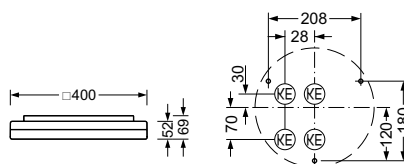

Dimensions	Designs	LxBxH/DxH	A1	Alternative A1
TUAQO/400	LED	400 x 400 x 69	208	180