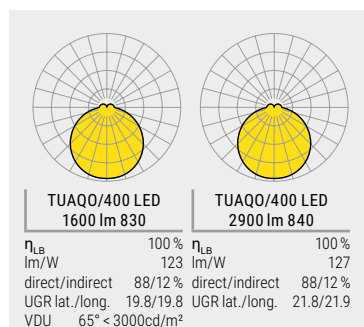

Fields of application:

- Housing
- Corridors
- Staircases
- Entrance areas
- Waiting rooms
- Ancillary rooms, technical plant rooms