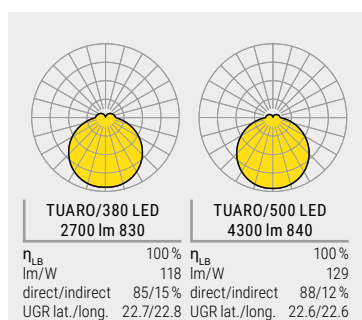

Fields of application:

- Housing
- Corridors
- Staircases
- Entrance areas
- Waiting rooms
- Ancillary rooms, technical plant rooms

Dimensions	Versions	LxBxH/DxH	A1	Alternative A1
TUARO/380	LED	380 x 69	208	180
TUARO/500	LED	500 x 76	277	240