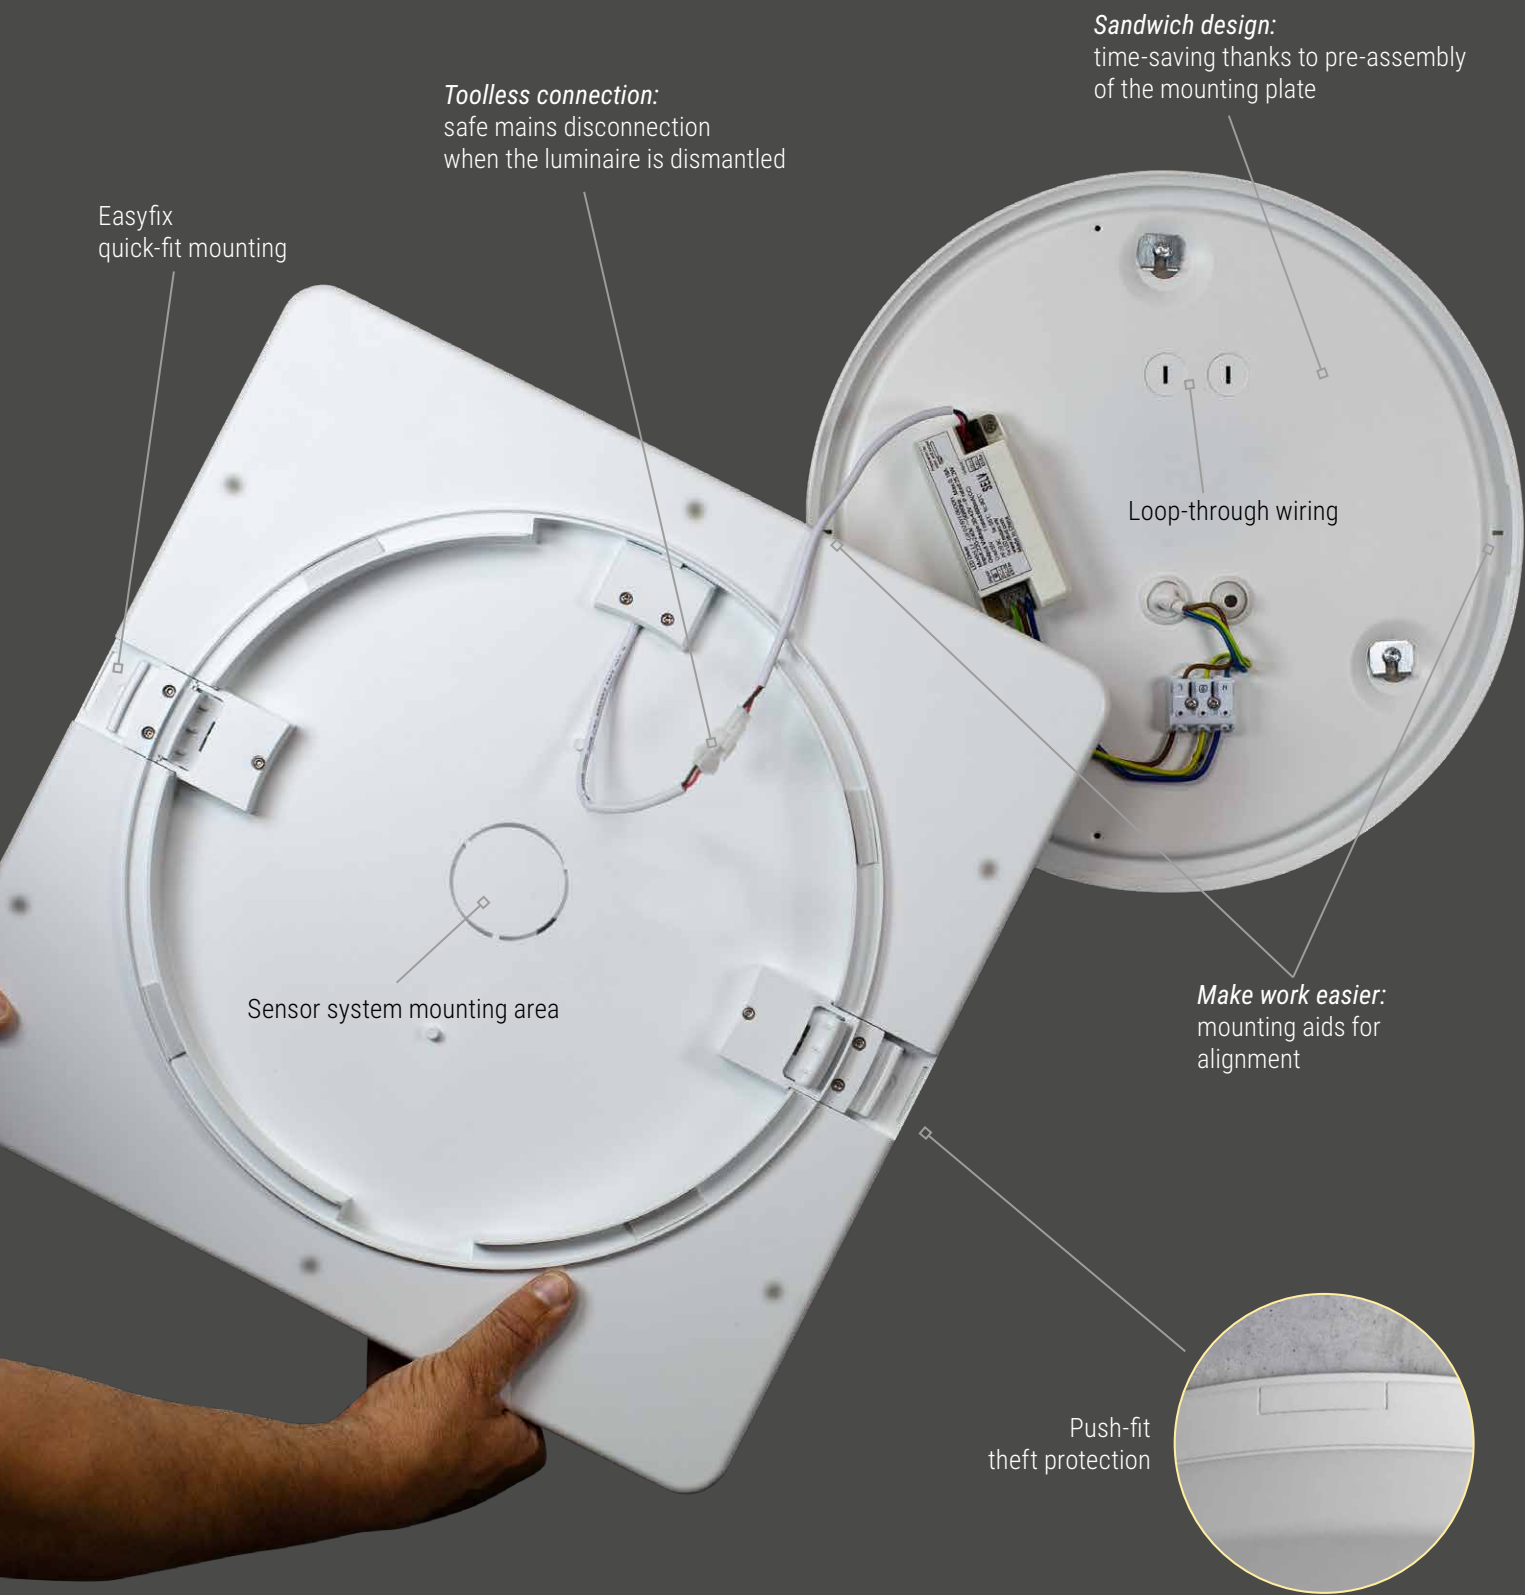

## Highlights

- Ideal for corridors, stairwells and care facilities
- Easyfix quick-fit mounting: button for simple unlocking of the luminaire unit
- Push-fit theft protection
- Effective insect protection ring in the diffuser
- HF sensor for ET and DALI including corridor function
- Integrated module for single B3 battery and central emergency power supply
- LED assemblies can be exchanged in accordance with EU Ecodesign Directive
- Extremely long service life: L80 B10 50,000 h

Optimum homogeneous light distribution thanks to individual LED lens

Insect protection ring

Mounting plate

# simple has never been as versatile

**Toolless connection:**  
safe mains disconnection  
when the luminaire is dismantled

Easyfix  
quick-fit mounting

Sensor system mounting area

**Sandwich design:**  
time-saving thanks to pre-assembly  
of the mounting plate

Loop-through wiring

**Make work easier:**  
mounting aids for  
alignment

Push-fit  
theft protection