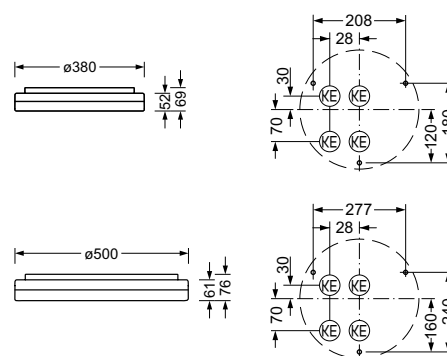

Fields of application:

- Housing
- Corridors
- Staircases
- Entrance areas
- Waiting rooms
- Ancillary rooms, technical plant rooms

Dimensions	Versions	LxBxH/DxH	A1	Alternative A1
TUARO/380	LED	380 x 69	208	180
TUARO/500	LED	500 x 76	277	240